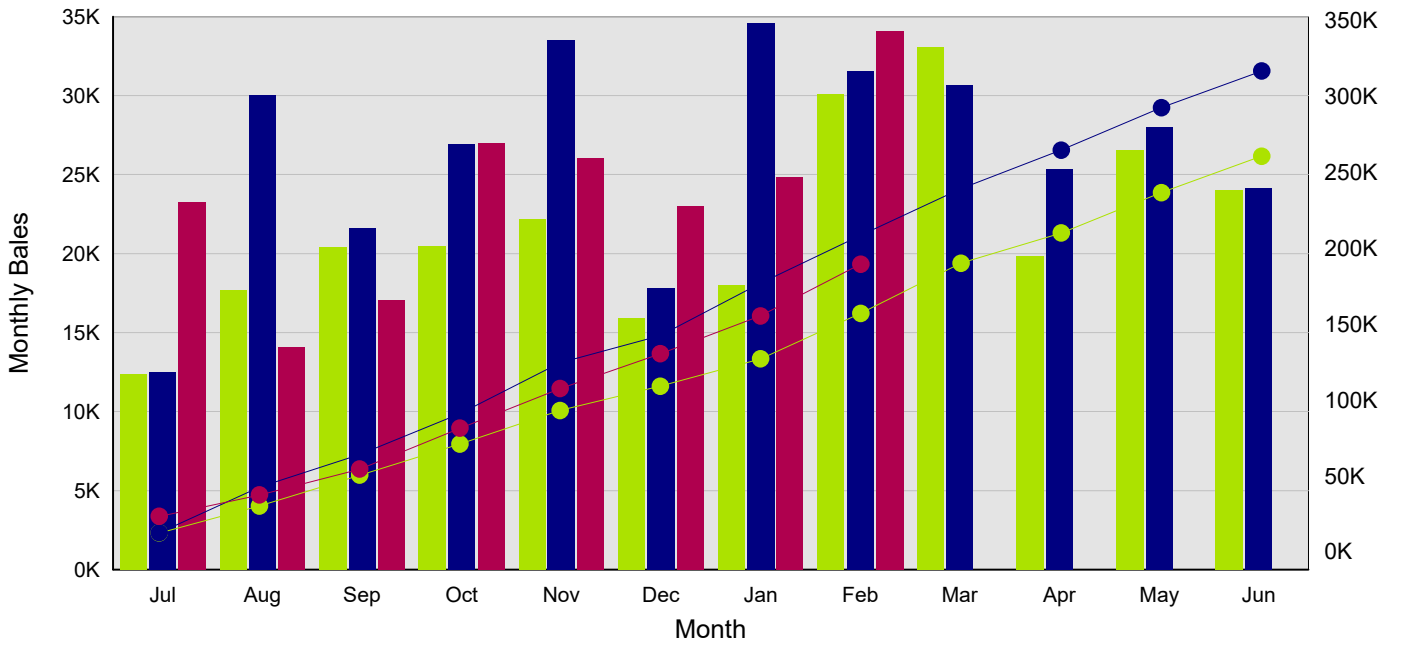

# Mulesing Status - Bales Offered (NM Only)

First Hand Offered, Australian, Clip Wool

21/22 21/22 YTD  
23/24 23/24 YTD  
24/25 24/25 YTD