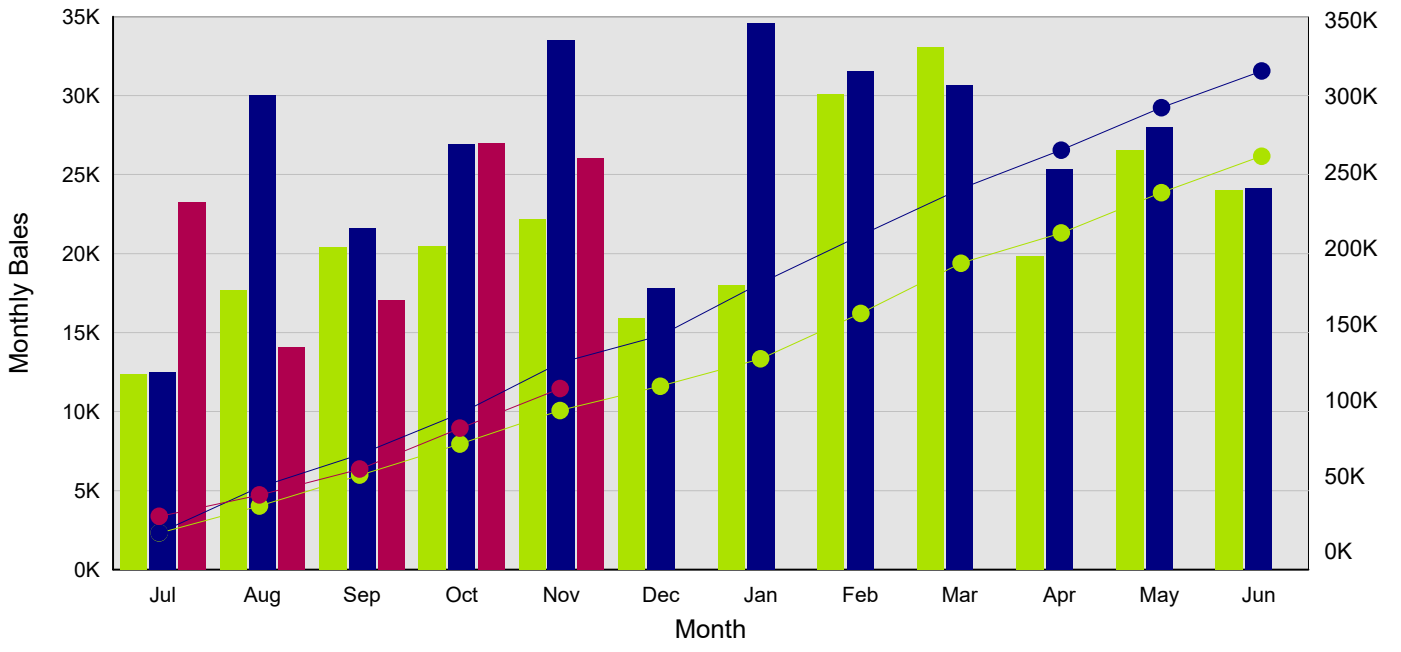

Mulesing Status - Bales Offered (NM Only)

First Hand Offered, Australian, Clip Wool

21/22 21/22 YTD
23/24 23/24 YTD
24/25 24/25 YTD