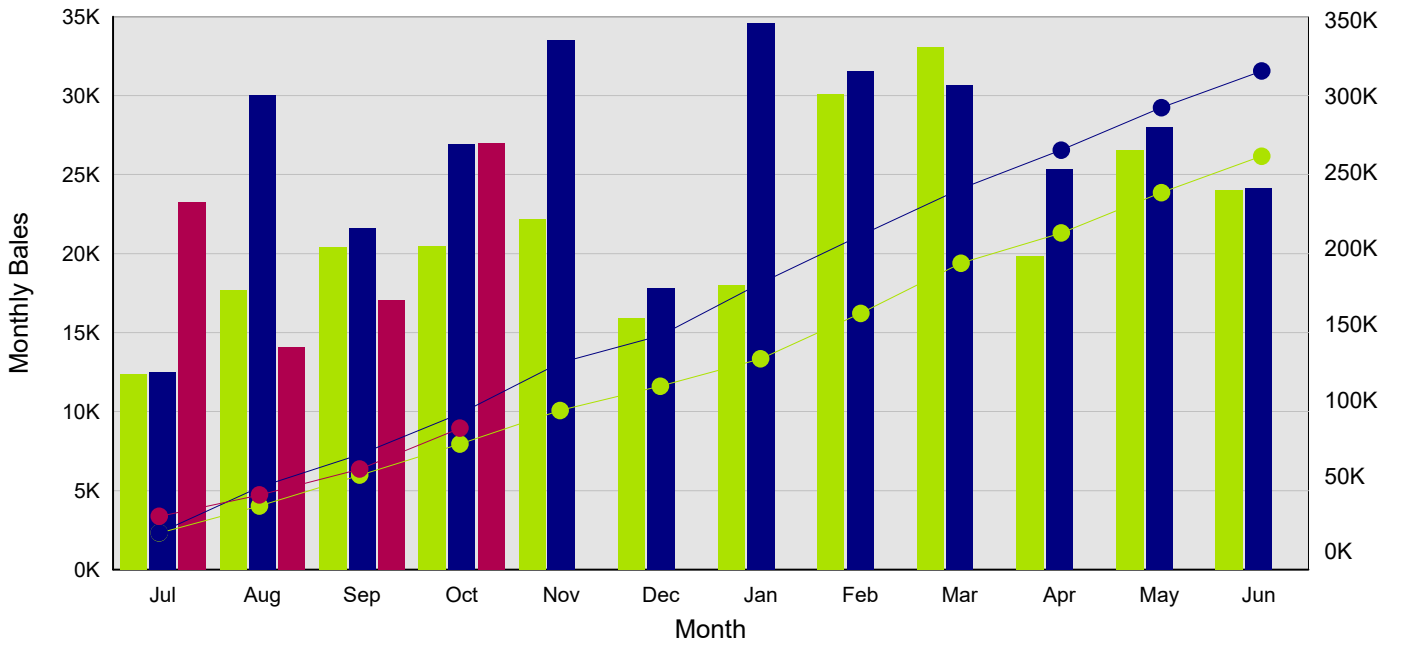

Mulesing Status - Bales Offered (NM Only)

First Hand Offered, Australian, Clip Wool

21/22 21/22 YTD
23/24 23/24 YTD
24/25 24/25 YTD