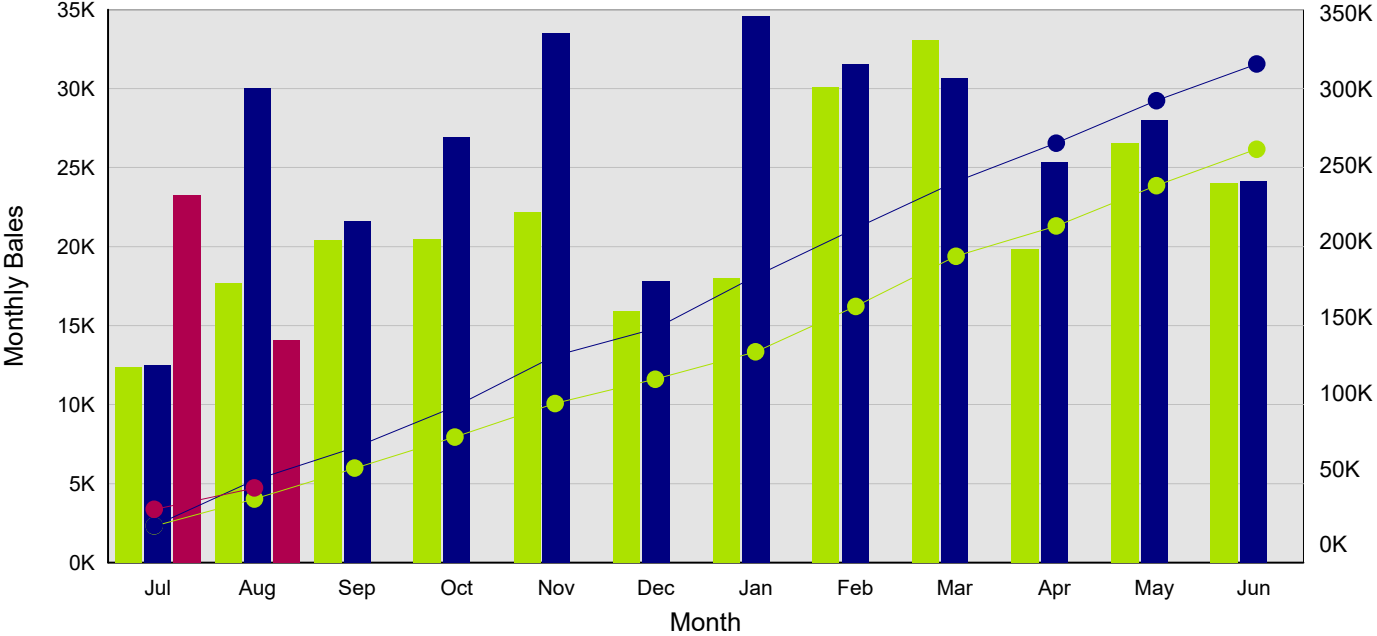

Mulesing Status - Bales Offered (NM Only)

First Hand Offered, Australian, Clip Wool

21/22 21/22 YTD
23/24 23/24 YTD
24/25 24/25 YTD