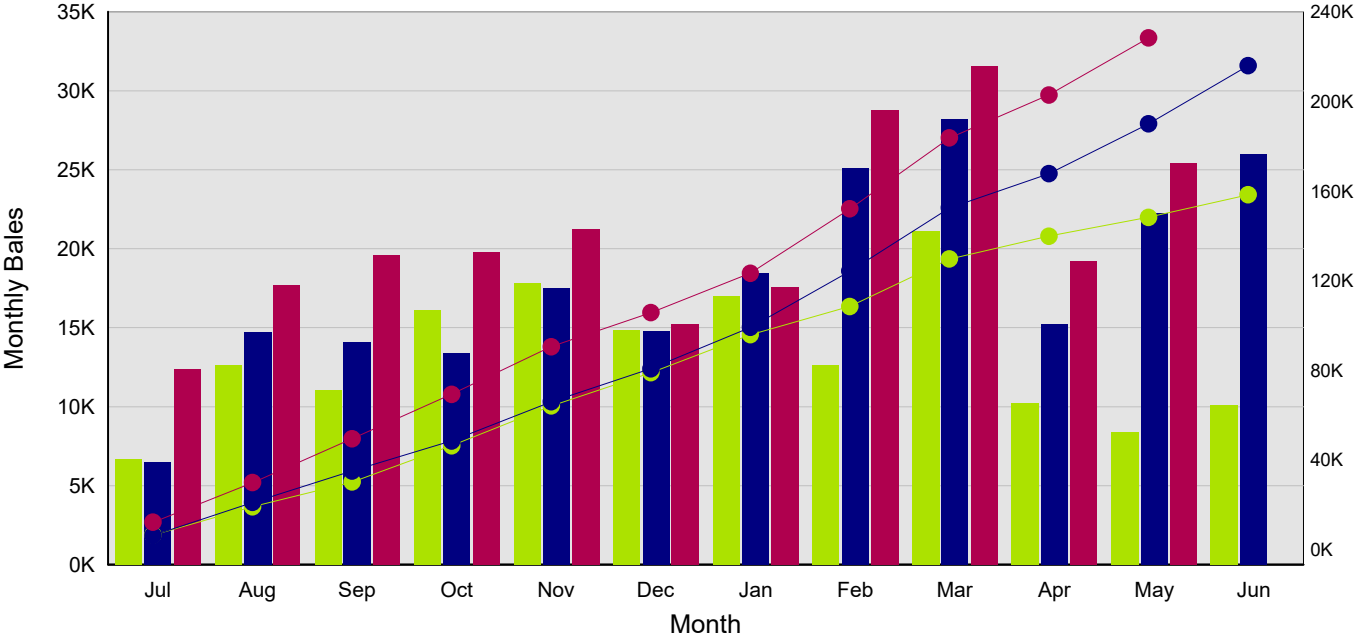

# Mulesing Status - Bales Offered (NM Only)

First Hand Offered, Australian, Clip Wool

- 19/20
- 20/21
- 21/22
- 19/20 YTD
- 20/21 YTD
- 21/22 YTD