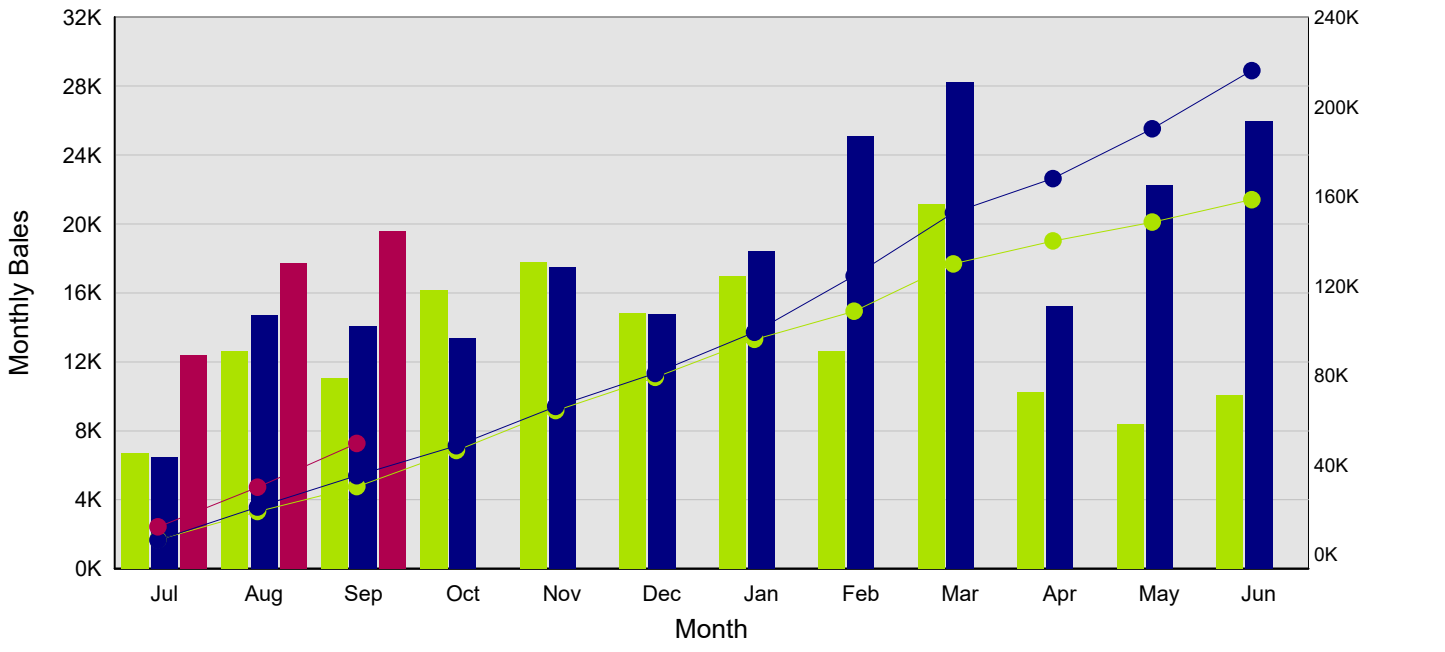

Mulesing Status - Bales Offered (NM Only)

First Hand Offered, Australian, Clip Wool

- 19/20
- 20/21
- 21/22
- 19/20 YTD
- 20/21 YTD
- 21/22 YTD