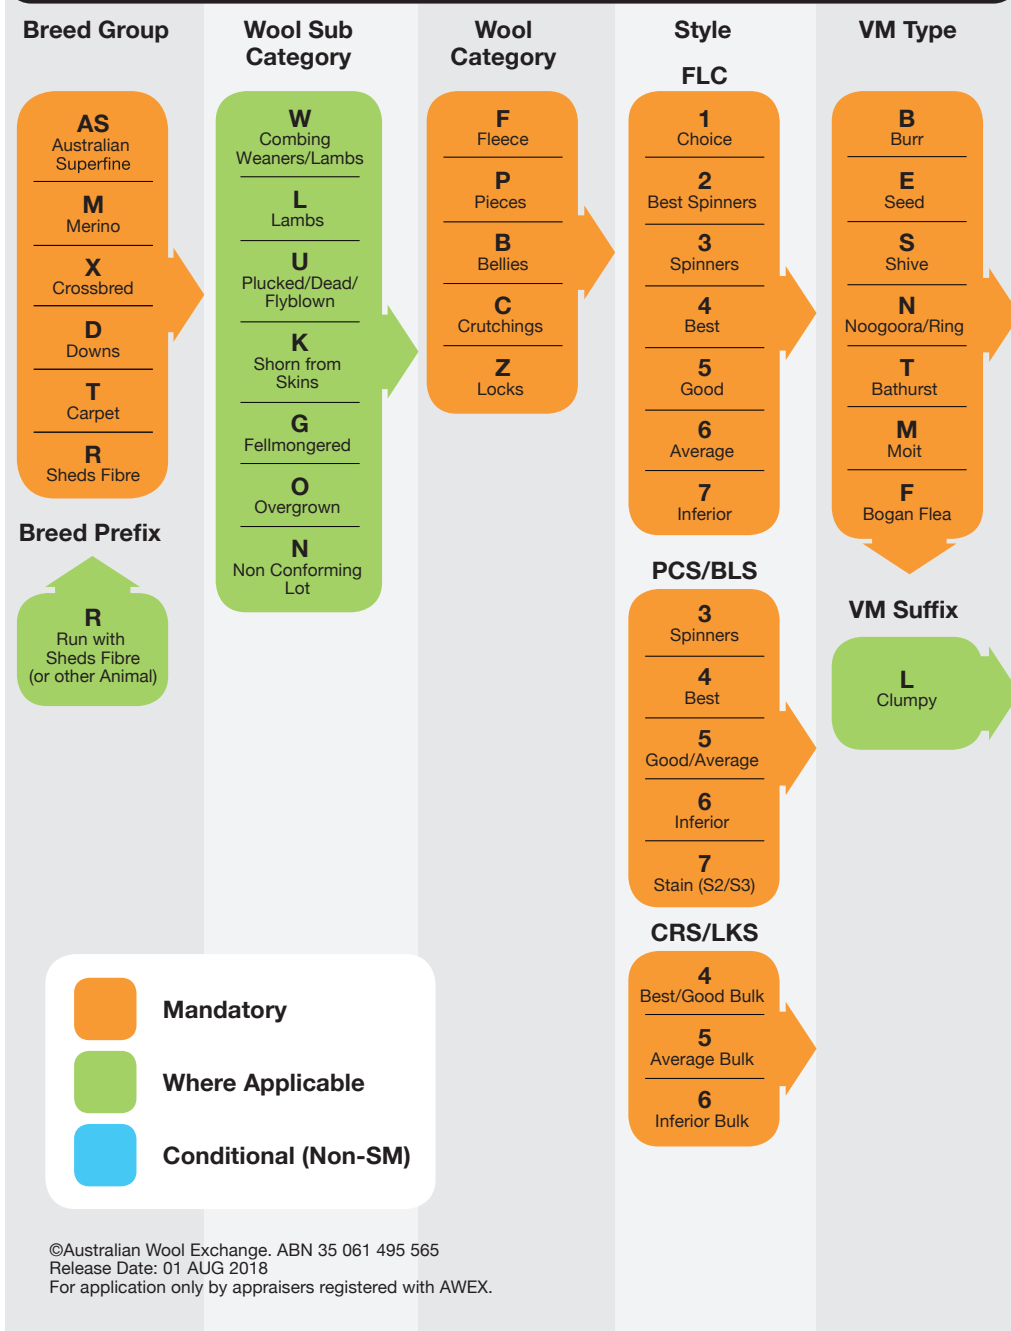

AWEX-ID Non measured characteristics v3.32

we know wool AWEX

Prime Type

Qualifiers

- ### Standard Comments
- BIO**
Bio-Harvested
 - BOLD**
Bold crimp
 - BRNT**
Burnt/Water dmgd
 - DCT**
Decotted
 - DNX**
Downs/Xbred
 - GFC**
Good for Colour
 - GFL**
Good for Length
 - GFS**
Good for Style
 - LICE**
Lice affected
 - MBP**
Machine Blend
 - MXL**
Mixed Length
 - MXQ**
Mixed Quality
 - NWF**
Non Wool Fibres
 - PEN**
Pen Stain
 - PFL**
Poor for Length
 - PFS**
Poor for Style
 - SAMM**
SAF Meat Merino
 - SSC**
Some Scour. Colour
 - TIP**
Tip Fleece