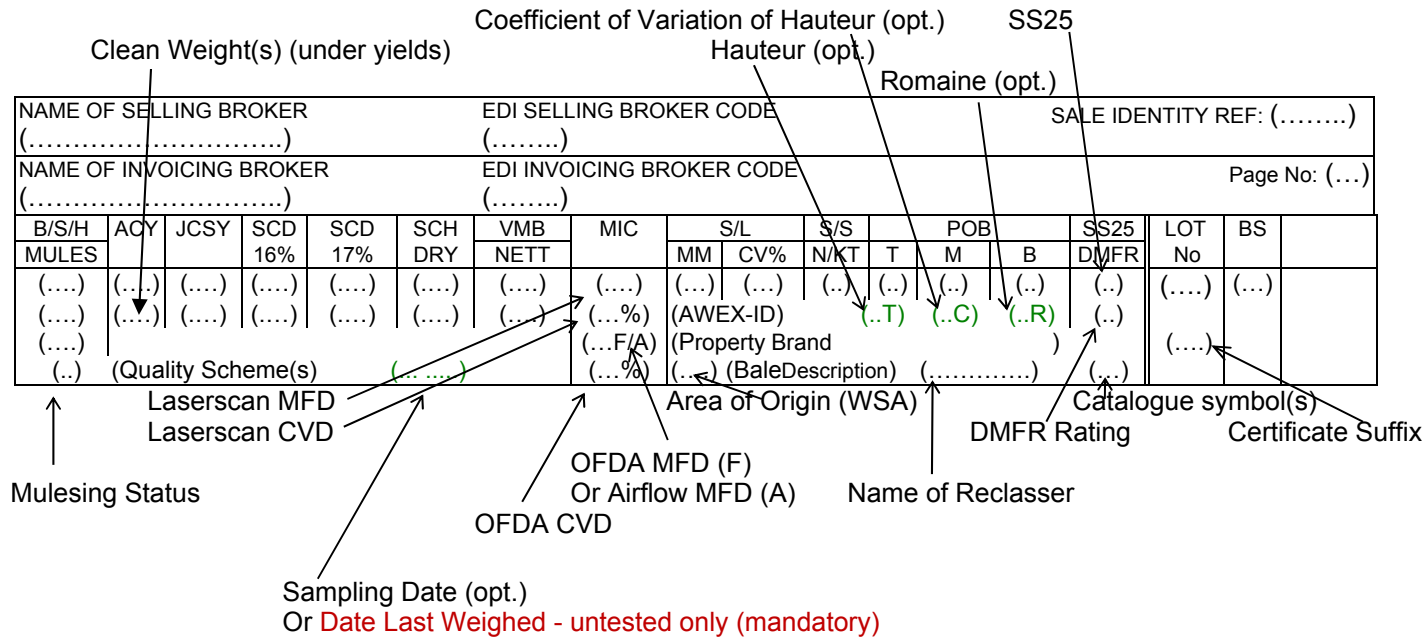

## AUSTRALIAN PUBLIC CATALOGUE: STANDARD LAYOUT

**Notes:**

- Max number of characters for Property Brand is 30. Print once on change of value.
- Max number of characters for Bale Description is 15.
- Quality Scheme(s): Up to two can be published. Each (short) Scheme name is not to exceed 14 characters (See Quality Schemes).

Modification	Release/Effective Date
Replace Col (Y-Z) with SS25 (Avg. Staple Strength of the lowest 25% of staples measured for strength.)	24 July 2006
Add Mulesing Status (MULES)	21 July 2008
Add Scoured 16% Yield and clean weight (SCD 16%)	January 2010
Sampling Date field to report Date Last Weighed on untested wool only.	25 July 2016