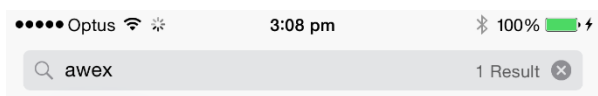

To download the AWEX Bale Weight Calculator go to:

- Apple App store <https://itunes.apple.com>
- or
- Google Play <https://play.google.com/store/apps>